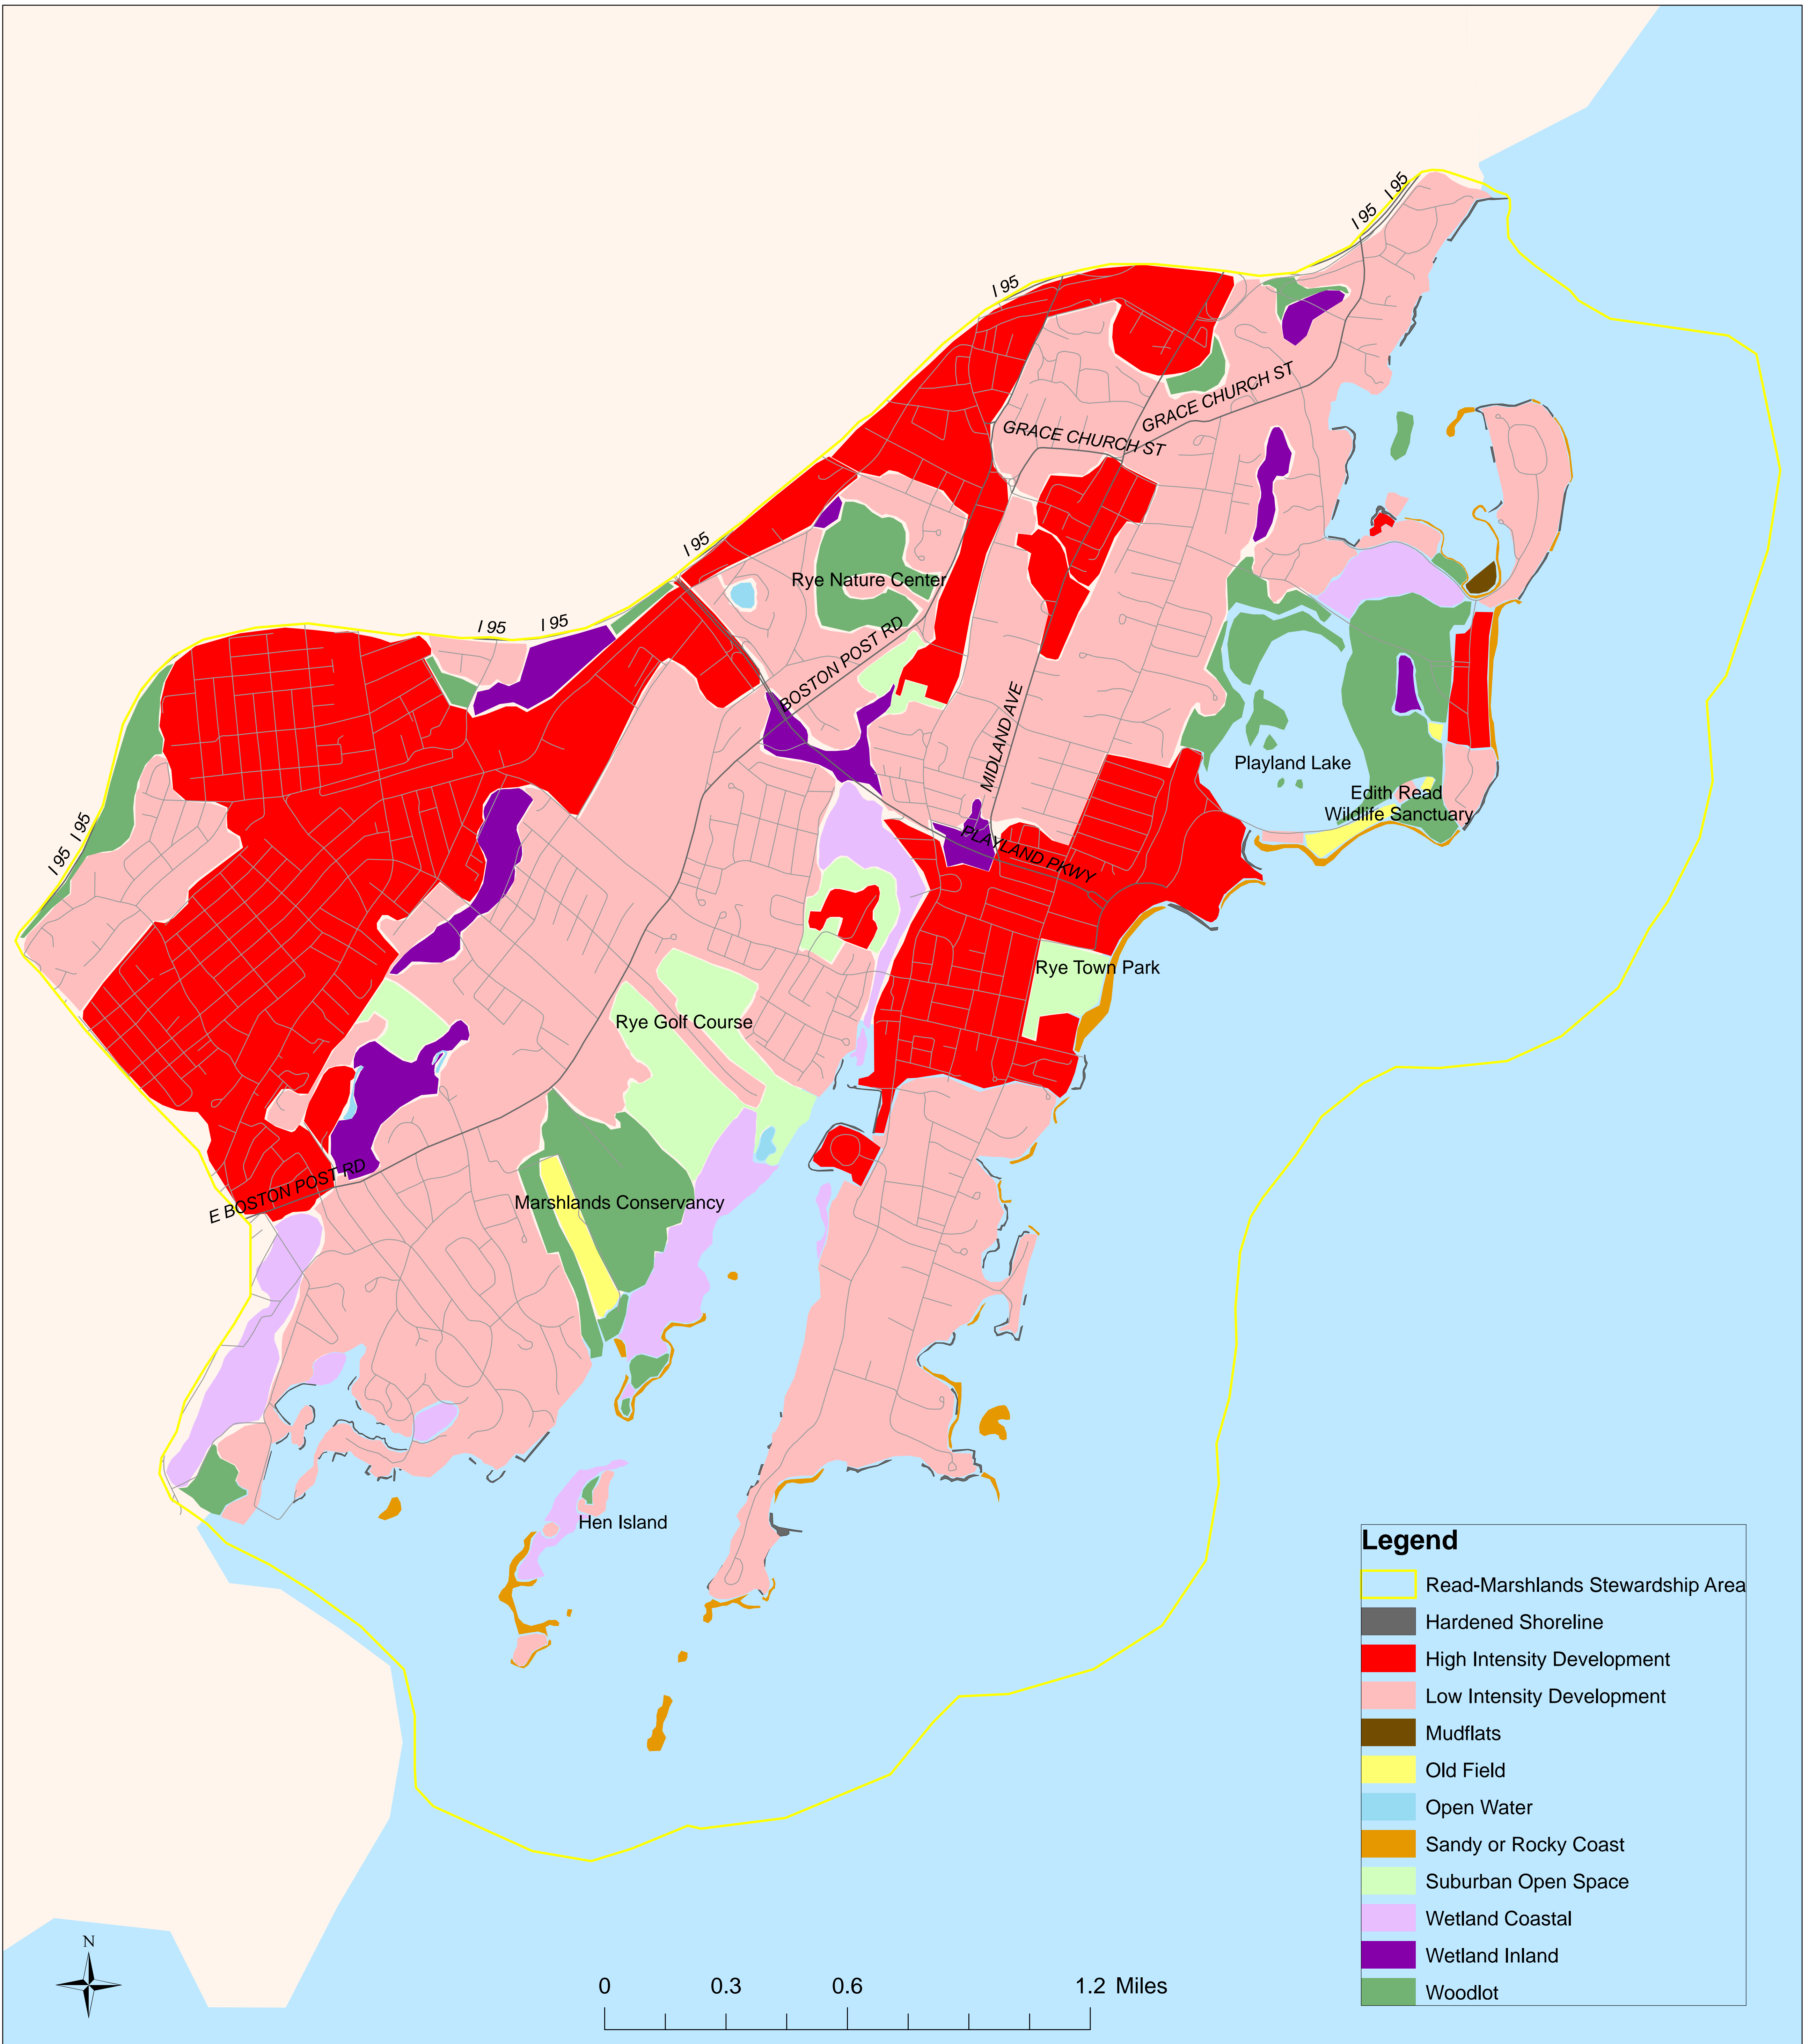

# Edith Read-Marshlands Stewardship Area Habitat Map

Map developed by the Edith Read-Marshlands Stewardship Group  
 Finalized in 2008  
 Primary base maps were orthophotos  
 Digitized by Audubon NY, Ithaca, NY