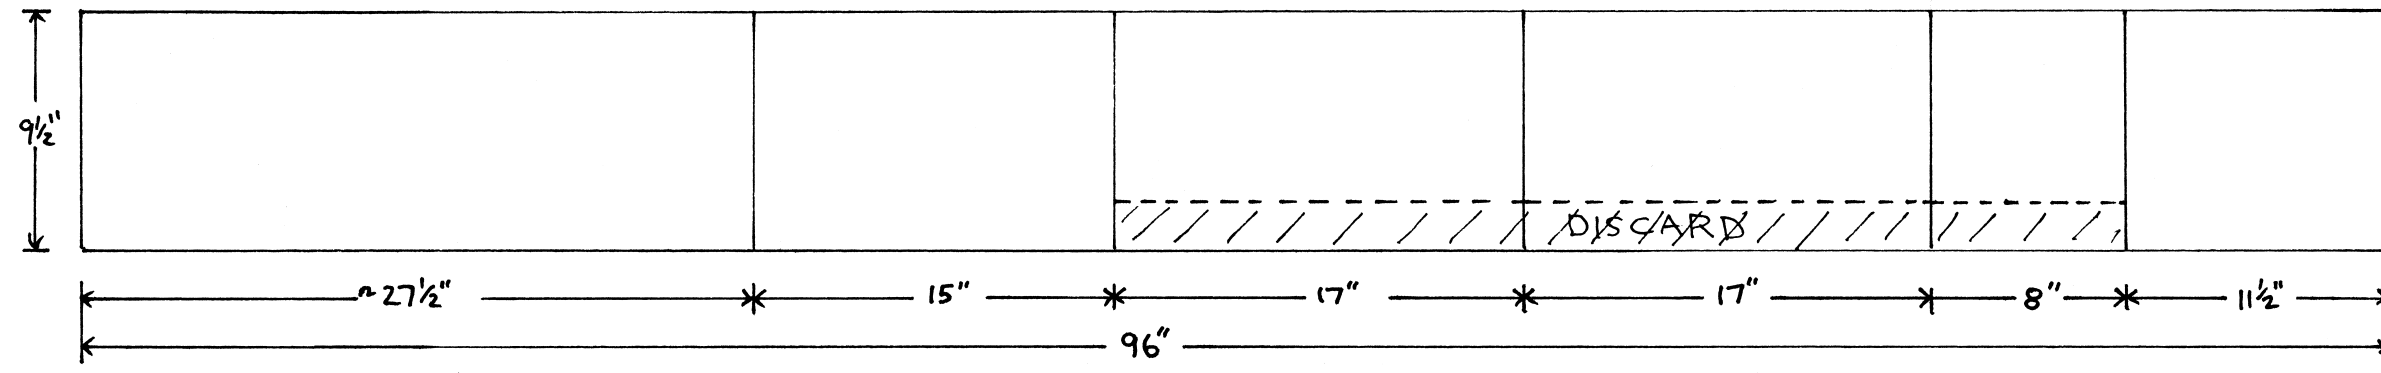

EASTERN SCREECH OWL NEST BOX
 DESIGN ADAPTED FROM: FRED GEHLBACH
 DRAWN BY: CHRIS WILLETT
 (NOT TO SCALE)

(1'x10'x8')